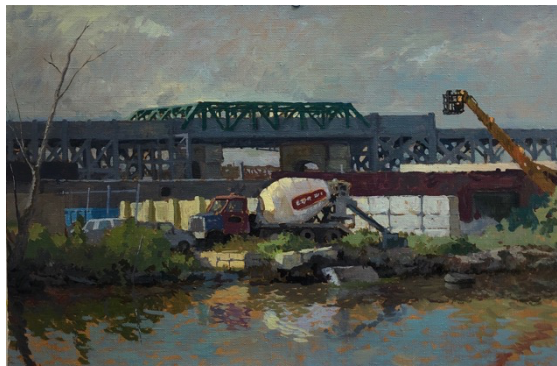

Throughout his career as a painter, Derek Buckner has explored many different themes in his work but has always found himself returning to the urban landscape. Born and raised in Brooklyn, the artist has drawn and painted the Gowanus Canal and its surrounding areas for the past twenty-five years, and as the area has developed and changed, so has his work.

This new series—created during the pandemic—continues to focus on the industrial areas of the Gowanus, but as the global climate crisis intensifies, his paintings are also informed by more overt anxiety: What does it mean to bear witness to a rapidly changing landscape? Buckner's personal and artistic investment in this shifting industrial neighborhood explores the relationship between destruction and growth, strength and impermanence.

Derek Buckner, Construction Site, Tires, oil on linen, 40x60"

Derek Buckner, Cement Truck, Gowanus Canal, oil on linen, 24x36"

Derek Buckner, Harbor Cranes, Evening Light, 40x30"