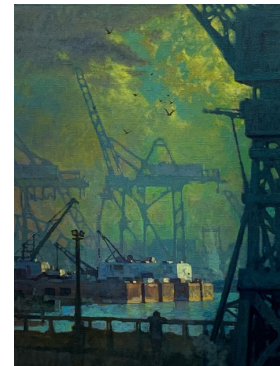

Derek Buckner, Construction Site, Tires, oil on linen, 40x60"

Derek Buckner, Cement Truck, Gowanus Canal, oil on linen, 24x36"

Derek Buckner, Harbor Cranes, Evening Light, 40x30"